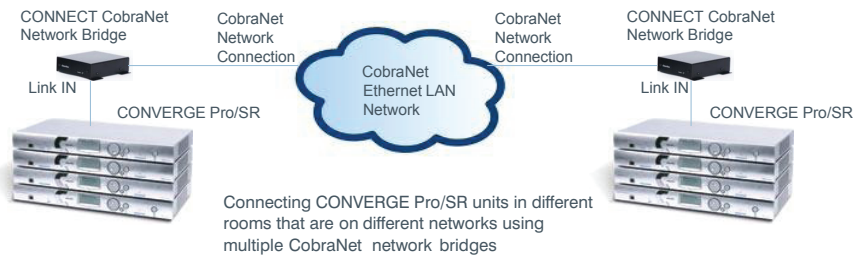

CONNECT™ CobraNet™ provides networked audio for CONVERGE® Pro devices without changing main mixer hardware. A modular approach to networking allows use of CobraNet as needed with CONNECT network bridges.

Applications

- Corporate Conference Room
- Courtroom
- Education/Training Center
- Entertainment/Sports Venue
- Healthcare
- Hospitality
- House of Worship
- Convention Center
- Overflow Room

Features

- + 8 x 8 I/O audio extends system boundaries, transmitting audio channels through network
- + Works with all CONVERGE Pro and CONVERGE SR products
- + Modular approach allows you to build your system over time
- + Acts as an end-point device for the network, with up to 8 units on each expansion bus
- + Configuration through familiar CONVERGE Console software
- + Firmware upgradable through CONVERGE Pro expansion bus
- + Compact, 1/3 RU size

CONNECT NETWORK BRIDGE REAR PANEL & APPLICATION DIAGRAM

Functional Specifications

AUDIO

Three Selectable Audio Modes
8 in x 8 out channels

Sampling Rate
48 kHz

Dynamic Range
>100 dB (non A-weighted)

POWER

LED
Power and Status

Input
100-240V AC @50-60Hz, 0.3A

Output
5V DC @1.2A

CONNECTIONS

Works with:
CONVERGE Pro 840T, 880, 880T, 880TA, 8i, TH20, VH20
CONVERGE SR1212, SR1212A

Expansion Bus In
1 port, CAT-5, 200 ft

Expansion Bus Out
1 port, CAT-5, 200 ft