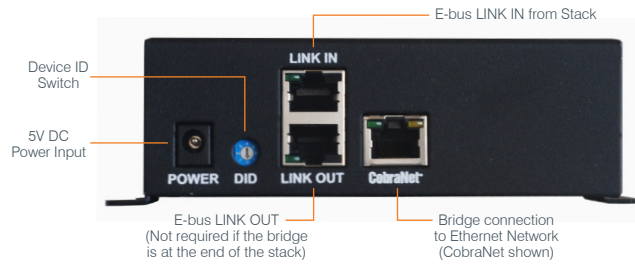

CONNECT™ CobraNet™ provides networked audio for CONVERGE® Pro devices without changing main mixer hardware. A modular approach to networking allows use of CobraNet as needed with CONNECT network bridges.

Applications

- Corporate Conference Room
- Courtroom
- Education/Training Center
- Entertainment/Sports Venue
- Healthcare
- Hospitality
- House of Worship
- Convention Center
- Overflow Room

Features

- + 8 x 8 I/O audio extends system boundaries, transmitting audio channels through network
- + Works with all CONVERGE Pro and CONVERGE SR products
- + Modular approach allows you to build your system over time
- + Acts as an end-point device for the network, with up to 8 units on each expansion bus
- + Configuration through familiar CONVERGE Console software
- + Firmware upgradable through CONVERGE Pro expansion bus
- + Compact, 1/3 RU size

CONNECT NETWORK BRIDGE REAR PANEL & APPLICATION DIAGRAM

Functional Specifications

AUDIO

Three Selectable Audio Modes
8 in x 8 out channels

Sampling Rate
48 kHz

Dynamic Range
>100 dB (non A-weighted)

POWER

LED
Power and Status

Input
100-240V AC @50-60Hz, 0.3A

Output
5V DC @1.2A

CONNECTIONS

Works with:
CONVERGE Pro 840T, 880, 880T, 880TA, 8i, TH20, VH20
CONVERGE SR1212, SR1212A

Expansion Bus In
1 port, CAT-5, 200 ft

Expansion Bus Out
1 port, CAT-5, 200 ft