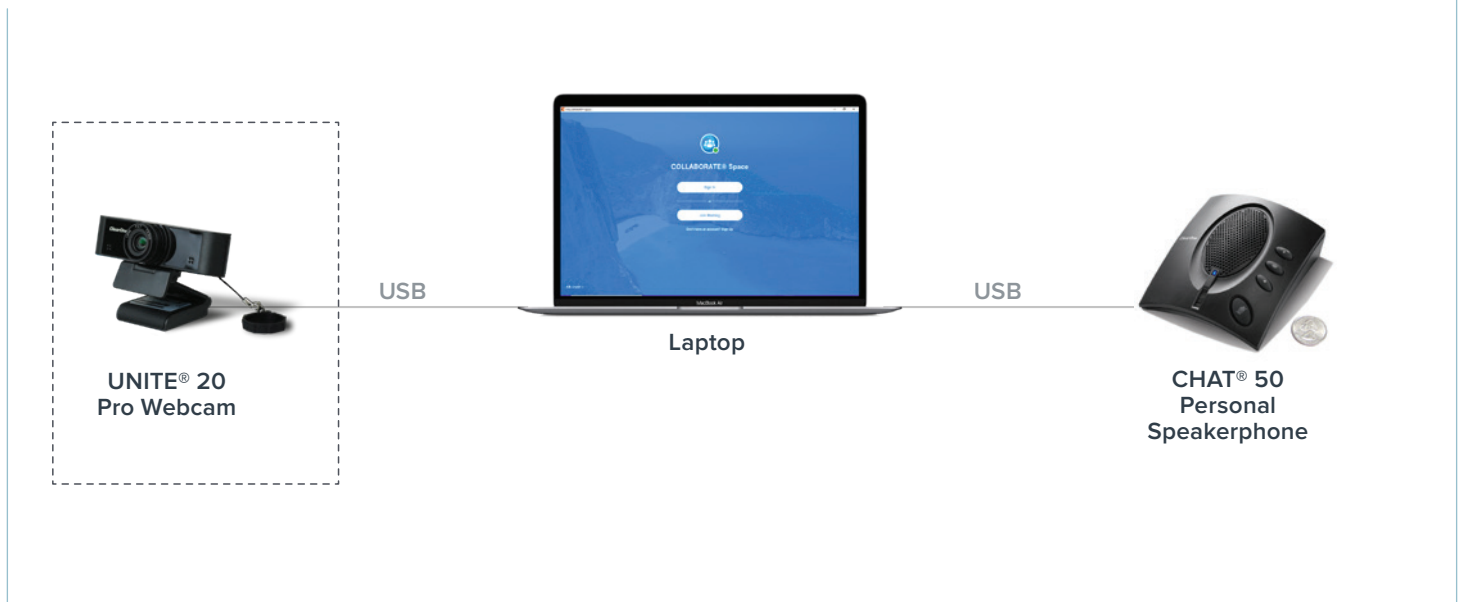

ClearOne Aura™

With **Aura**,
Professionals can
now **Re-imagine**
their **Workspaces**
at **Home**

UNITE® 20 Pro Webcam

Pro Webcam with 120° ultra wide-angle field-of-view for use on your PC or laptop display. Delivers full HD 1080p30 video to serve as the foundation of your ultimate personal workspace

Highlights

- ✦ Supports up to 1080p@30 Full HD.
- ✦ 100° ultra-wide angle field-of-view.
- ✦ Full-featured USB 2.0 interface, power supply, 2-channel USB video.
- ✦ Super-high SNR with advanced 2D and 3D noise reduction.
- ✦ Easily mounted on PC or laptop display.
- ✦ Use with PC or laptop and web conferencing applications such as ClearOne's COLLABORATE® Space, Microsoft® Teams, Zoom™, WebEx™, Google® Meet™, and others.
- ✦ FREE COLLABORATE® Space lifetime subscription — ClearOne's high quality, award winning cloud-based video collaboration application.
- ✦ Pair the new UNITE® 20 Pro Webcam with a ClearOne CHAT® 50 or CHAT® 150 USB speakerphone for the ultimate personal collaboration workspace for both high-quality video and audio.

Aura Professional Home Office Application

Complete your **UNITE® 20 Pro Webcam** setup by adding other ClearOne Aura products

Specifications

+ AUR-2100-020 UNITE® 20 Pro Webcam

INCLUDES

+ Free COLLABORATE® Space lifetime subscription

VIDEO

- + VIDEO FORMAT: 1080p@30fps/25fps, 720p30/25, 960x540p30/25, 640x360p30/25
- + Sensor: 1/2.7", CMOS, effective pixel: 2.07M
- + Scanning mode: Progressive
- + Lens: focus: f=2.8 mm, FOV: 100°
- + Minimal illumination: 0.05 Lux @ (F1.8, AGC ON)
- + Shutter: 1/30 s – 1/10000 s
- + White balance: auto, indoor, outdoor, One-push, manual
- + Backlight compensation: supported
- + Digital noise reduction: 2D & 3D Digital Noise Reduction
- + Horizontal angle of view: wide angle up to 120°
- + Easy installation: equipped with damped rotary shaft bracket to fit almost any display, easy to install, stable and reliable