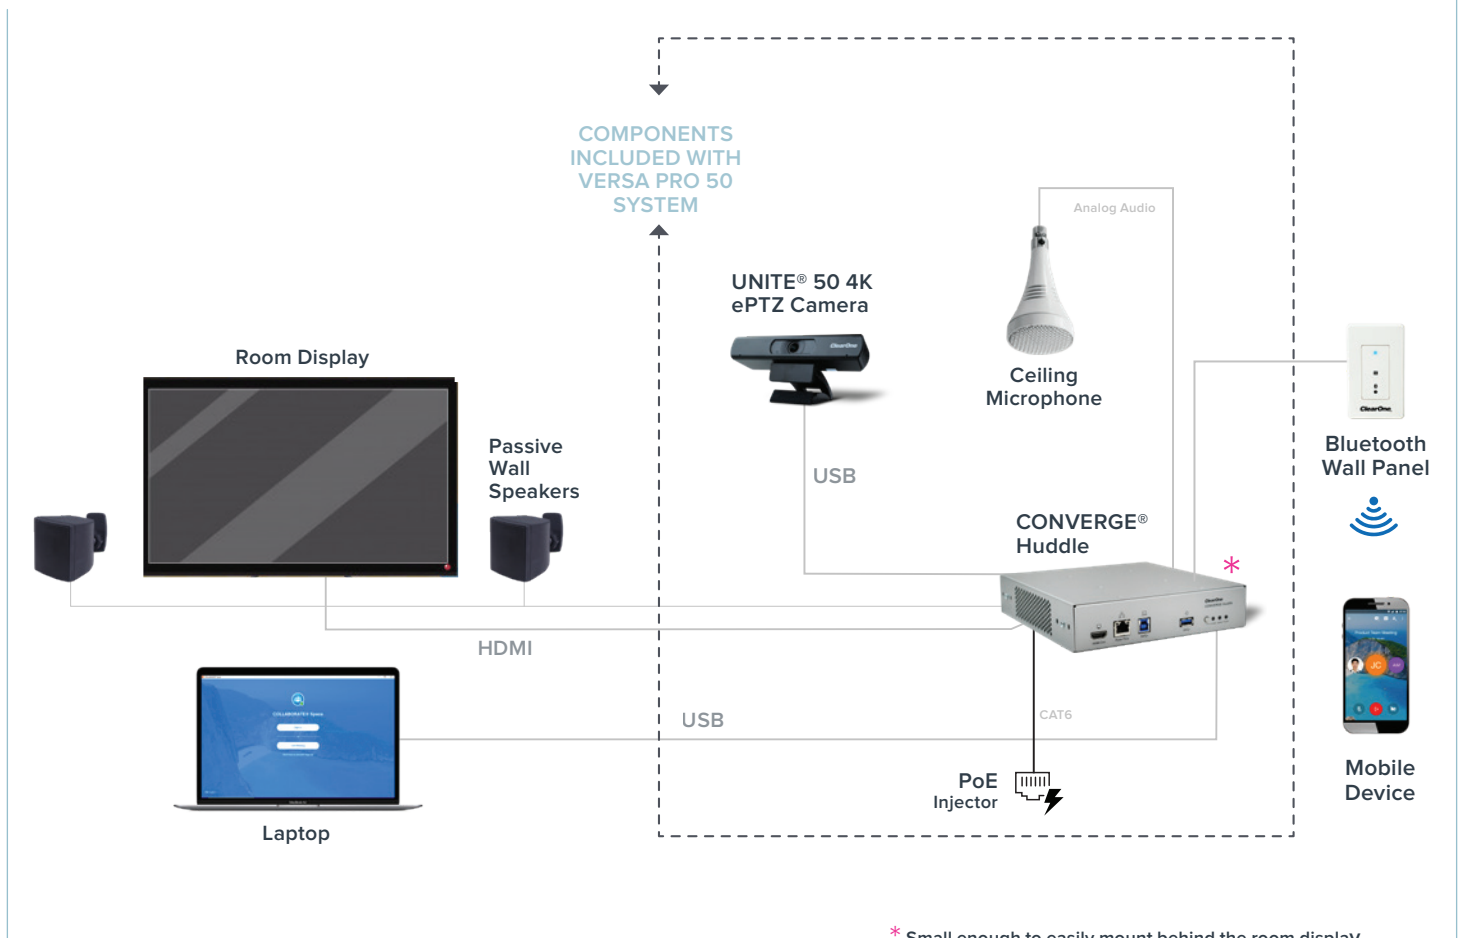

Highlights

- ✦ CONVERGE® Huddle audio processor for a professional audio experience.
- ✦ Ceiling Microphone Array with 360-degree coverage reducing noise and reverberation.
- ✦ UNITE® 50 4K ultra-wide 120-degree ePTZ camera with 1080p30, and 3x digital zoom for high video quality no matter where the camera is installed in your home office.
- ✦ Configure Versa Pro CT directly through the USB port, or use network Ethernet jack.
- ✦ Add pro-quality audio and 4K video to your app, such as COLLABORATE® Space, Microsoft® Teams, WebEx™, Zoom™, Google® Meet™, and more.
- ✦ FREE COLLABORATE® Space lifetime subscription — ClearOne's high quality award-winning cloud-based video collaboration application.
- ✦ Add the Bluetooth Wall Panel to make this system smart speaker ready. Supports Alexa, Cortana, Google Home, and Siri.

Aura Professional Home Office Application

Complete your **Versa Pro 50** setup by adding other ClearOne Aura products