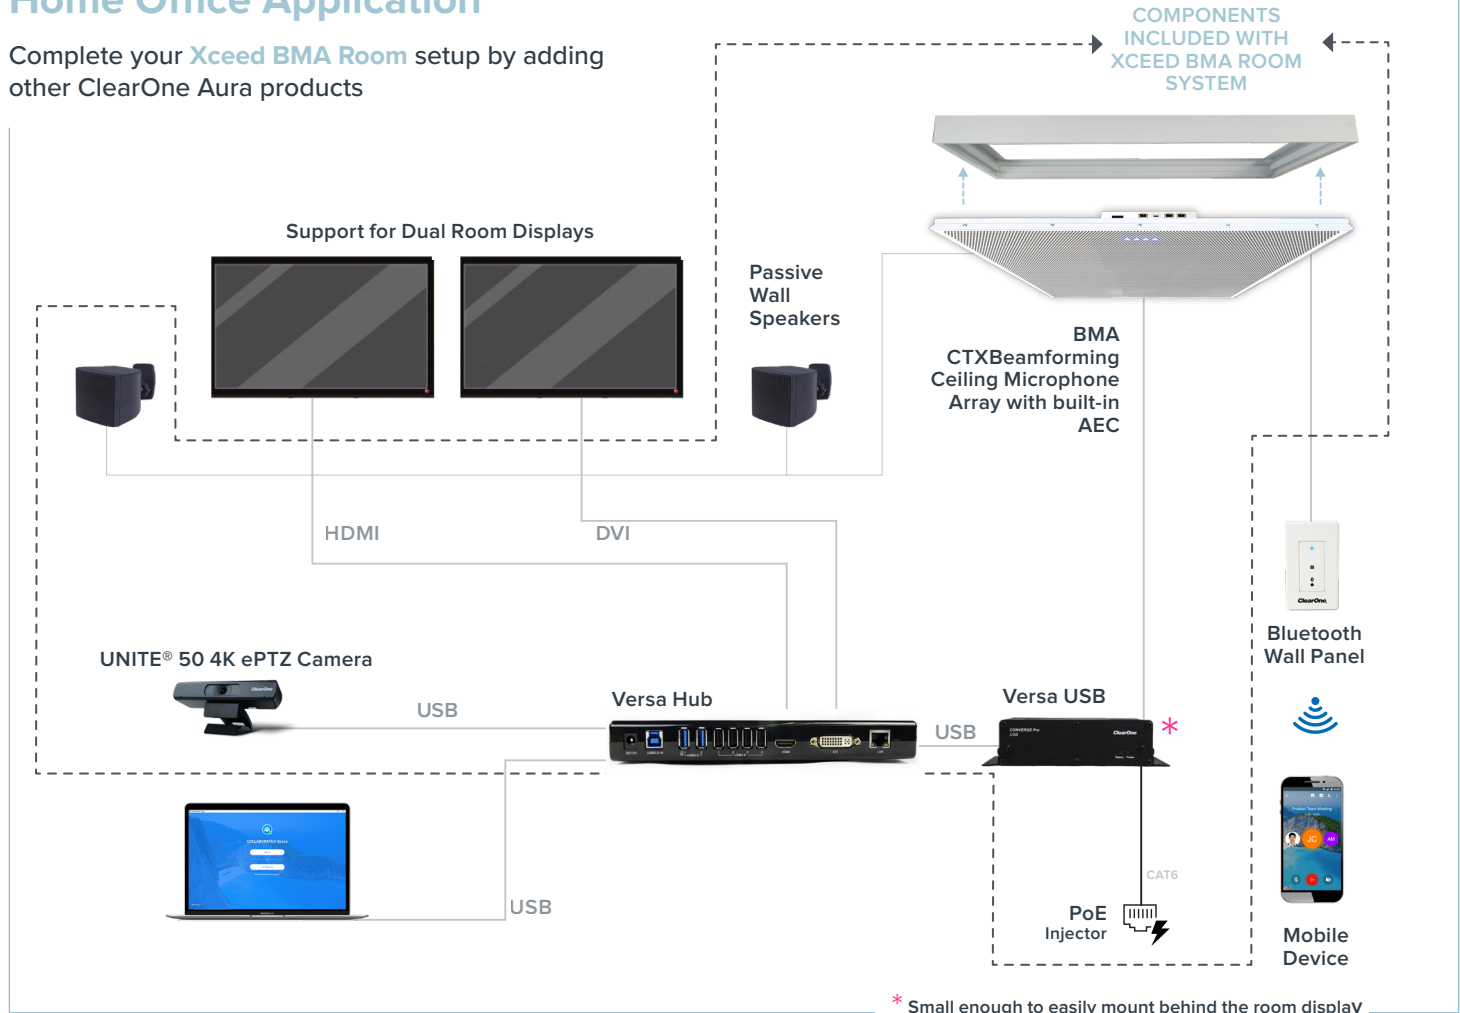

Highlights

- ✦ USB audio-enabled Beamforming Ceiling Microphone Array (BMA CTX) brings cost-effective professional conferencing audio to your professional home office. Built-in AEC, and adaptive steering (think of it as smart switching), provides impeccable room coverage.
- ✦ 24-in or 600mm microphone array with a variety of mounting options.
- ✦ UNITE® 50 4K camera provides a 120-degree wide-angle field of view.
- ✦ 2x10 Watt power amps drive the included passive wall speakers.
- ✦ Provides a convenient single-USB cable connection to a computer.
- ✦ Includes 50' CAT6 cable, 33' USB extender cable, PoE kit, passive wall speakers & 50' of speaker cable.
- ✦ Compatible with popular applications such as COLLABORATE® Space, Microsoft® Teams, WebEx™, Zoom™, Google® Meet™, and more.
- ✦ FREE COLLABORATE® Space lifetime subscription — ClearOne's high quality, award winning cloud-based video collaboration application.
- ✦ Add ClearOne's Bluetooth Wall Panel to enable mobile devices. The Bluetooth Wall Panel makes this system smart speaker ready. Supports Alexa, Cortana, Google Home, and Siri.
- ✦ Delivering unbeatable price, versatility, and coverage, the Xceed BMA Room dramatically enhances the room audio and video experience for any cloud-collaboration application.

Aura Professional Home Office Application

Complete your **Xceed BMA Room** setup by adding other ClearOne Aura products